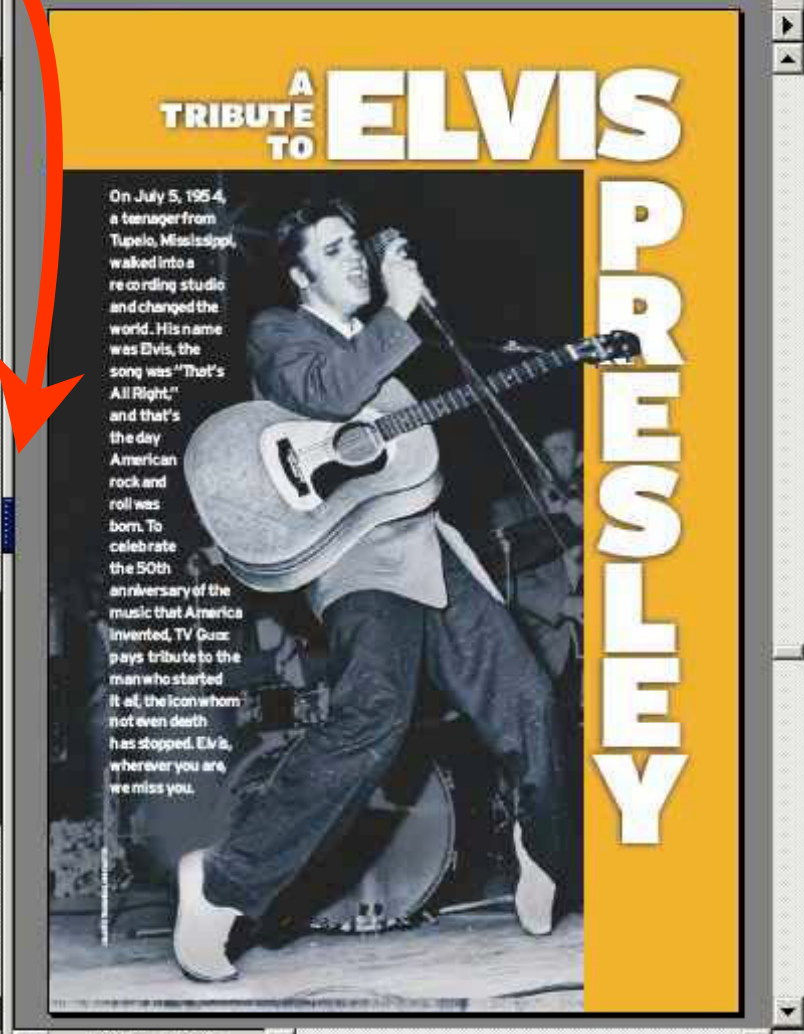

To browse all pages, click on the "Pages" tab and drag the box to display several pages across

- Pages
- Signatures
- Bookmarks
- Comments